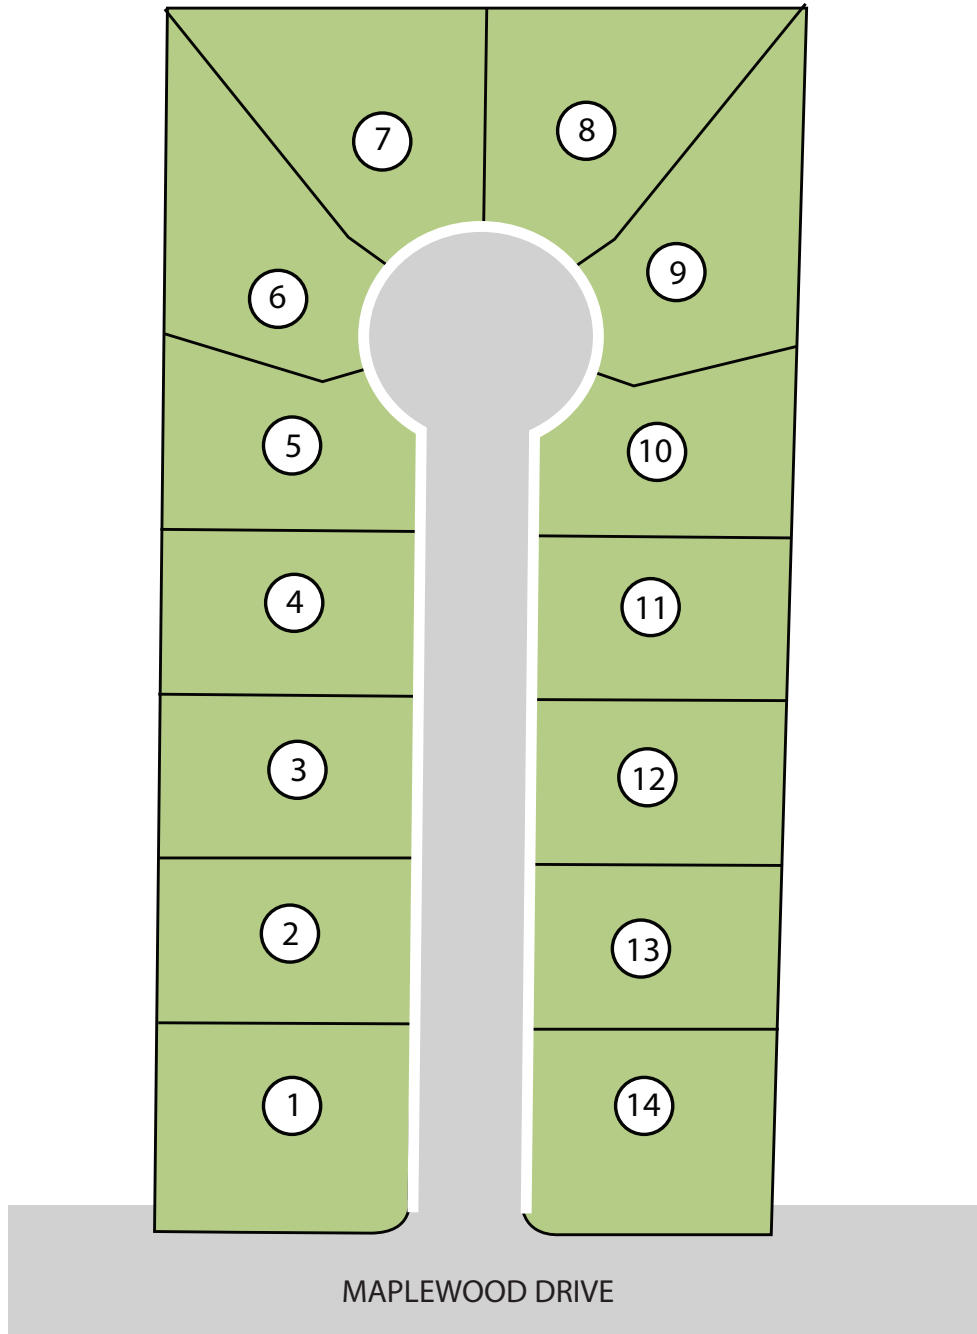

ASHLAND HOMES

PEGGY SLAPPEY
PROPERTIES, Inc.
Sales and Marketing Team
www.psonline.com

Sonya Turner 678-367-9422 • sturner@psponline.com

All information is believed to be accurate but is not guaranteed and subject to change without notice.